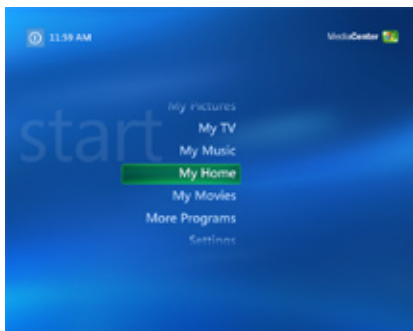

THE AFFORDABLE DIGITAL HOME IS HERE

AUDIO • VIDEO • LIGHTING • CLIMATE • SECURITY • SHADES • IRRIGATION • APPLIANCES

THE NEW DIGITAL HOME

The convergence of home control and home entertainment systems is one of the most exciting recent developments in home technology. The Cortexa Technology home control system is now integrated with Microsoft Media Center to enable you to control all of your home systems using the same intuitive interface you use today to enjoy your digital media. My Pictures, My Music, and My Videos are now accompanied by My Home on the Microsoft Media Center start menu. My Home lets you control all the sub-systems in your home – audio, video, lighting, climate, security, shades, irrigation, and AV appliances.

OUR WAY	THEIR WAY
Affordable fixed price	vs. "It depends", expensive
Easily customizable	vs. You'll need help
No software license fees	vs. Device license fees
Open, standard components	vs. Proprietary components
No hidden costs	vs. Keep your wallet handy

YOUR CHOICE OF ACCESS POINTS

Used with Media Center, or standalone, all screens are completely intuitive. Choose from a range of access points from which to view and control your home. Whether using a TV, in wall touch panel, webpad, PDA, or the Internet, the same intuitive user interface makes sure you can quickly and easily monitor and control your home from wherever you are, anywhere in the world.