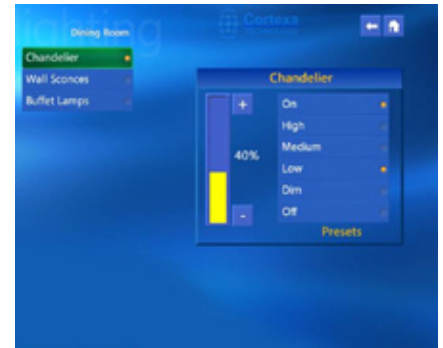

The Cortexa controller is the brain of the home. All controllers come with the full Cortexa home control system installed, ready to be easily configured to your home. Imagine the convenience of your “Goodnight” event. Your interior lights all turn off, the outdoor security light turns on, garage doors close, security system arms, heating and cooling resets and TVs and stereo equipment turn off....all with the touch of a single button.

PROPRIETARY SUB-SYSTEMS NOT SOLD HERE

Whether it's lighting, audio, security or any other sub-system, you will find that Cortexa has already integrated with the best of breed and industry-leading solutions to meet your functional and budgetary needs. We'll leave the proprietary products and sub-systems that limit your choices to our competitors. Visit our website to see a full list of Cortexa compatible products.

BECAUSE IT'S YOUR HOME

Packed with many exciting features, Cortexa lets you tailor the system to reflect your home like no other digital home system. You can even import photos from your own home. For example, irrigation zones are always difficult to remember and describe. Simply take a photo of the area covered by each zone, import it into your Cortexa system and you will never again have to remember which sprinkler head covers which part of your yard. Simple, fast and customized just for you, by you.

Visit our website now to see what a Cortexa system can do for **YOUR** home.

Lighting Control with Presets