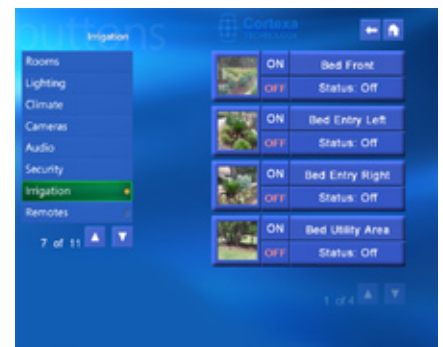

YOUR CHOICE OF ACCESS POINTS

Used with Media Center, or standalone, all screens are completely intuitive. Choose from a range of access points from which to view and control your home. Whether using a TV, in wall touch panel, webpad, PDA, or the Internet, the same intuitive user interface makes sure you can quickly and easily monitor and control your home from wherever you are, anywhere in the world.

BECAUSE IT'S YOUR HOME

Packed with many exciting features, Cortexa lets you tailor the system to reflect your home like no other digital home system. You can even import photos from your own home. For example, irrigation zones are always difficult to remember and describe. Simply take a photo of the area covered by each zone, import it into your Cortexa system and you will never again have to remember which sprinkler head covers which part of your yard. Simple, fast and customized just for you, by you.

Visit our website now to see what a Cortexa system can do for **YOUR** home.

Lighting Control with Presets

Climate Control with Heat & Cool Set Points

Security Zone Summary

Irrigation Control